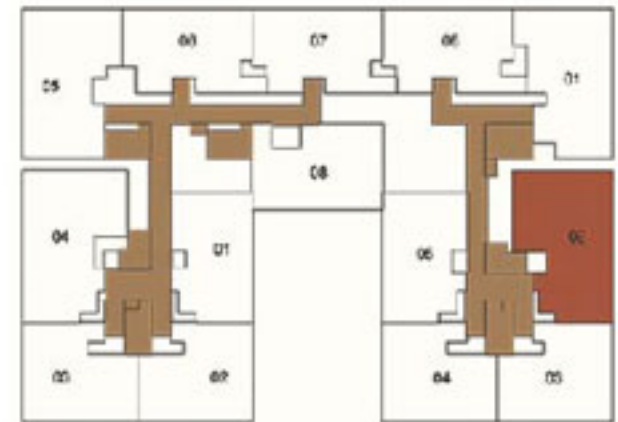

[www.Zricks.com](http://www.Zricks.com)

[www.Zricks.com](http://www.Zricks.com)

TOWER - K

TOWER - L

Carpet area- 1102 sq.ft  
Saleable area- 1529 sq.ft

Aqua

3BHK - TYPE -07  
TOWER K AND L

Carpet area- 1115 sq.ft  
Saleable area- 1554 sq.ft

TOWER - G

TOWER - H

Plan not to scale

Unit Plan GF - 7F  
3 Bedroom - Type 19  
Tower - H

Carpet Area	1165 Sq.ft
Saleable Area	1650 Sq.ft

Carpet area- 1396 sq.ft  
Saleable area- 1922 sq.ft

TOWER - K

TOWER - L

TOWER - G

TOWER - H

Unit Plan GF - 7F  
4 Bedroom - Type 5  
Tower - H

Carpet Area	1390 Sq.ft
Saleable Area	1968 Sq.ft

**ZRICKS**.COM

TOWER - G

TOWER - H

Unit Plan GF - 7F  
4 Bedroom - Type 6  
Tower - G

Carpets Area	1460 Sq.ft
Saleable Area	2050 Sq.ft

TOWER - G

TOWER - H

Plan not to scale

Unit Plan GF - 7F  
4 Bedroom - Type 7  
Tower - H

Carpent Area	1477 Sq.ft
Saleable Area	2092 Sq.ft

- 1. Main Entrance
- 2. Retail Village
- 3. Star Hotel
- 4. Business Hub
- 5. BR Life Hospital
- 6. National Public School
- 7. Substation
- 8. Future Residential Development - Apartment
- 9. Future Residential Development - Villament
- 10. Clubhouse
- 11. Central Plaza
- 12. Community Boulevard
- 13. Irene - Senior Living
- 14. Serene - Senior Living
- 15. Aura
- 16. Alcove
- 17. Meadows
- 18. Aqua
- 19. Belvedere
- 20. Pavilion
- 21. Avenue
- 22. Future Development
- 23. Western Entrance