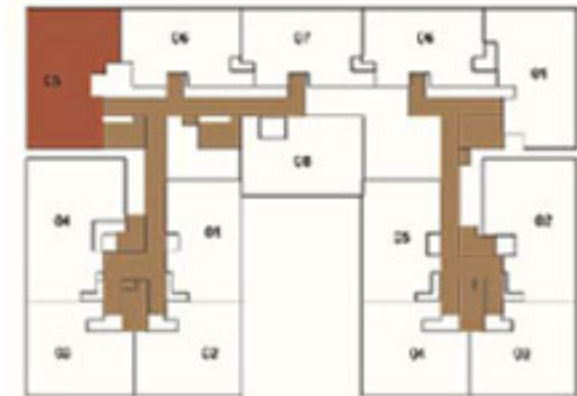

[www.Zricks.com](http://www.Zricks.com)

[www.Zricks.com](http://www.Zricks.com)

TOWER - K

TOWER - L

Carpet area- 1102 sq.ft  
Saleable area- 1529 sq.ft

Aqua

3BHK - TYPE -07  
TOWER K AND L

Carpet area- 1115 sq.ft  
Saleable area- 1554 sq.ft

TOWER - G

TOWER - H

Plan not to scale

Unit Plan GF - 7F  
3 Bedroom - Type 19  
Tower - H

Carpet Area	1165 Sq.ft
Saleable Area	1650 Sq.ft

Carpet area- 1396 sq.ft  
Saleable area- 1922 sq.ft

TOWER - K

TOWER - L

TOWER - G

TOWER - H

Unit Plan GF - 7F  
4 Bedroom - Type 5  
Tower - H

Carpet Area	1390 Sq.ft
Saleable Area	1968 Sq.ft

**ZRICKS**.COM

TOWER - G

TOWER - H

Unit Plan GF - 7F  
4 Bedroom - Type 6  
Tower - G

Carpets Area	1460 Sq.ft
Saleable Area	2050 Sq.ft

TOWER - G

TOWER - H

Plan not to scale

Unit Plan GF - 7F  
4 Bedroom - Type 7  
Tower - H

Carpent Area	1477 Sq.ft
Saleable Area	2092 Sq.ft

- 1. Main Entrance
- 2. Retail Village
- 3. Star Hotel
- 4. Business Hub
- 5. BR Life Hospital
- 6. National Public School
- 7. Substation
- 8. Future Residential Development - Apartment
- 9. Future Residential Development - Villament
- 10. Clubhouse
- 11. Central Plaza
- 12. Community Boulevard
- 13. Irene - Senior Living
- 14. Serene - Senior Living
- 15. Aura
- 16. Alcove
- 17. Meadows
- 18. Aqua
- 19. Belvedere
- 20. Pavilion
- 21. Avenue
- 22. Future Development
- 23. Western Entrance