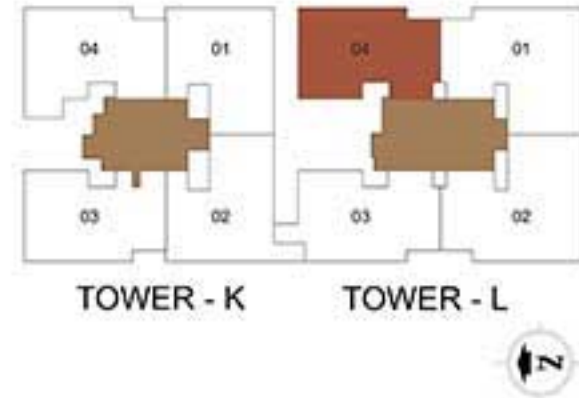

[www.Zricks.com](http://www.Zricks.com)

[www.Zricks.com](http://www.Zricks.com)

TOWER - K

TOWER - L

Carpet area- 1102 sq.ft  
Saleable area- 1529 sq.ft

Aqua

3BHK - TYPE -07  
TOWER K AND L

Carpet area- 1115 sq.ft  
Saleable area- 1554 sq.ft

TOWER - K

TOWER - L

ozone **URBANA**  
IT'S ALL HERE

Carpet area- 1129 sq.ft  
Saleable area- 1571 sq.ft

Aqua

3BHK - TYPE -10  
TOWER K AND L

Carpet area- 1148 sq.ft  
Saleable area- 1597 sq.ft

ozone **URBANA**  
IT'S ALL HERE

Carpet area- 1159 sq.ft  
Saleable area- 1620 sq.ft

Aqua

3BHK - TYPE -13  
TOWER K AND L

Plan not to scale

Unit Plan GF - 7F  
 3 Bedroom - Type 14  
 Tower - G

Carpet Area	1150 Sq.ft
Saleable Area	1640 Sq.ft

TOWER - G

TOWER - H

Plan not to scale

Unit Plan GF - 7F  
3 Bedroom - Type 19  
Tower - H

Carpet Area	1165 Sq.ft
Saleable Area	1650 Sq.ft

Carpet area- 1396 sq.ft  
Saleable area- 1922 sq.ft

TOWER - K

TOWER - L