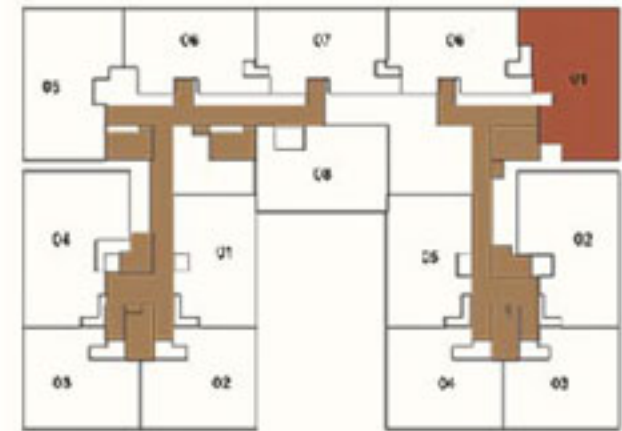

[www.Zricks.com](http://www.Zricks.com)

[www.Zricks.com](http://www.Zricks.com)

TOWER - K

TOWER - L

Carpet area- 1102 sq.ft  
Saleable area- 1529 sq.ft

Aqua

3BHK - TYPE -07  
TOWER K AND L

Carpet area- 1115 sq.ft  
Saleable area- 1554 sq.ft

Carpet area- 1159 sq.ft  
Saleable area- 1620 sq.ft

Aqua

3BHK - TYPE -13  
TOWER K AND L

Plan not to scale

Unit Plan GF - 7F  
 3 Bedroom - Type 14  
 Tower - G

Carpet Area	1150 Sq.ft
Saleable Area	1640 Sq.ft

TOWER - G

TOWER - H

Plan not to scale

Unit Plan GF - 7F  
3 Bedroom - Type 19  
Tower - H

Carpet Area	1165 Sq.ft
Saleable Area	1650 Sq.ft

Carpet area- 1396 sq.ft  
Saleable area- 1922 sq.ft

TOWER - K

TOWER - L

TOWER - G

TOWER - H

Unit Plan GF - 7F  
4 Bedroom - Type 5  
Tower - H

Carpet Area	1390 Sq.ft
Saleable Area	1968 Sq.ft

**ZRICKS**.COM

TOWER - G

TOWER - H

Unit Plan GF - 7F  
4 Bedroom - Type 6  
Tower - G