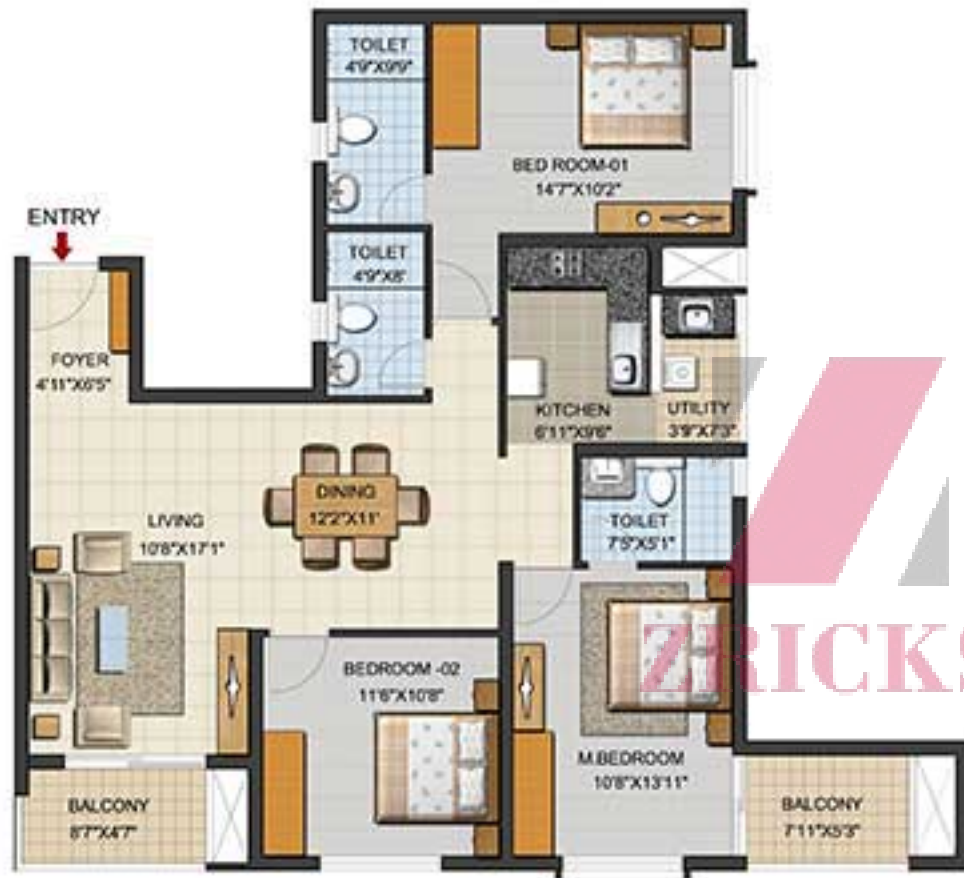

[www.Zricks.com](http://www.Zricks.com)

[www.Zricks.com](http://www.Zricks.com)

TOWER - K

TOWER - L

Carpet area- 1102 sq.ft  
Saleable area- 1529 sq.ft

Aqua

3BHK - TYPE -07  
TOWER K AND L

Carpet area- 1115 sq.ft  
Saleable area- 1554 sq.ft

TOWER - K

TOWER - L

ozone **URBANA**  
IT'S ALL HERE

Carpet area- 1129 sq.ft  
Saleable area- 1571 sq.ft

Aqua

3BHK - TYPE -10  
TOWER K AND L

Carpet area- 1148 sq.ft  
Saleable area- 1597 sq.ft

ozone **URBANA**  
IT'S ALL HERE

Carpet area- 1159 sq.ft  
Saleable area- 1620 sq.ft

Aqua

3BHK - TYPE -13  
TOWER K AND L

Plan not to scale

Unit Plan GF - 7F  
 3 Bedroom - Type 14  
 Tower - G

Carpet Area	1150 Sq.ft
Saleable Area	1640 Sq.ft